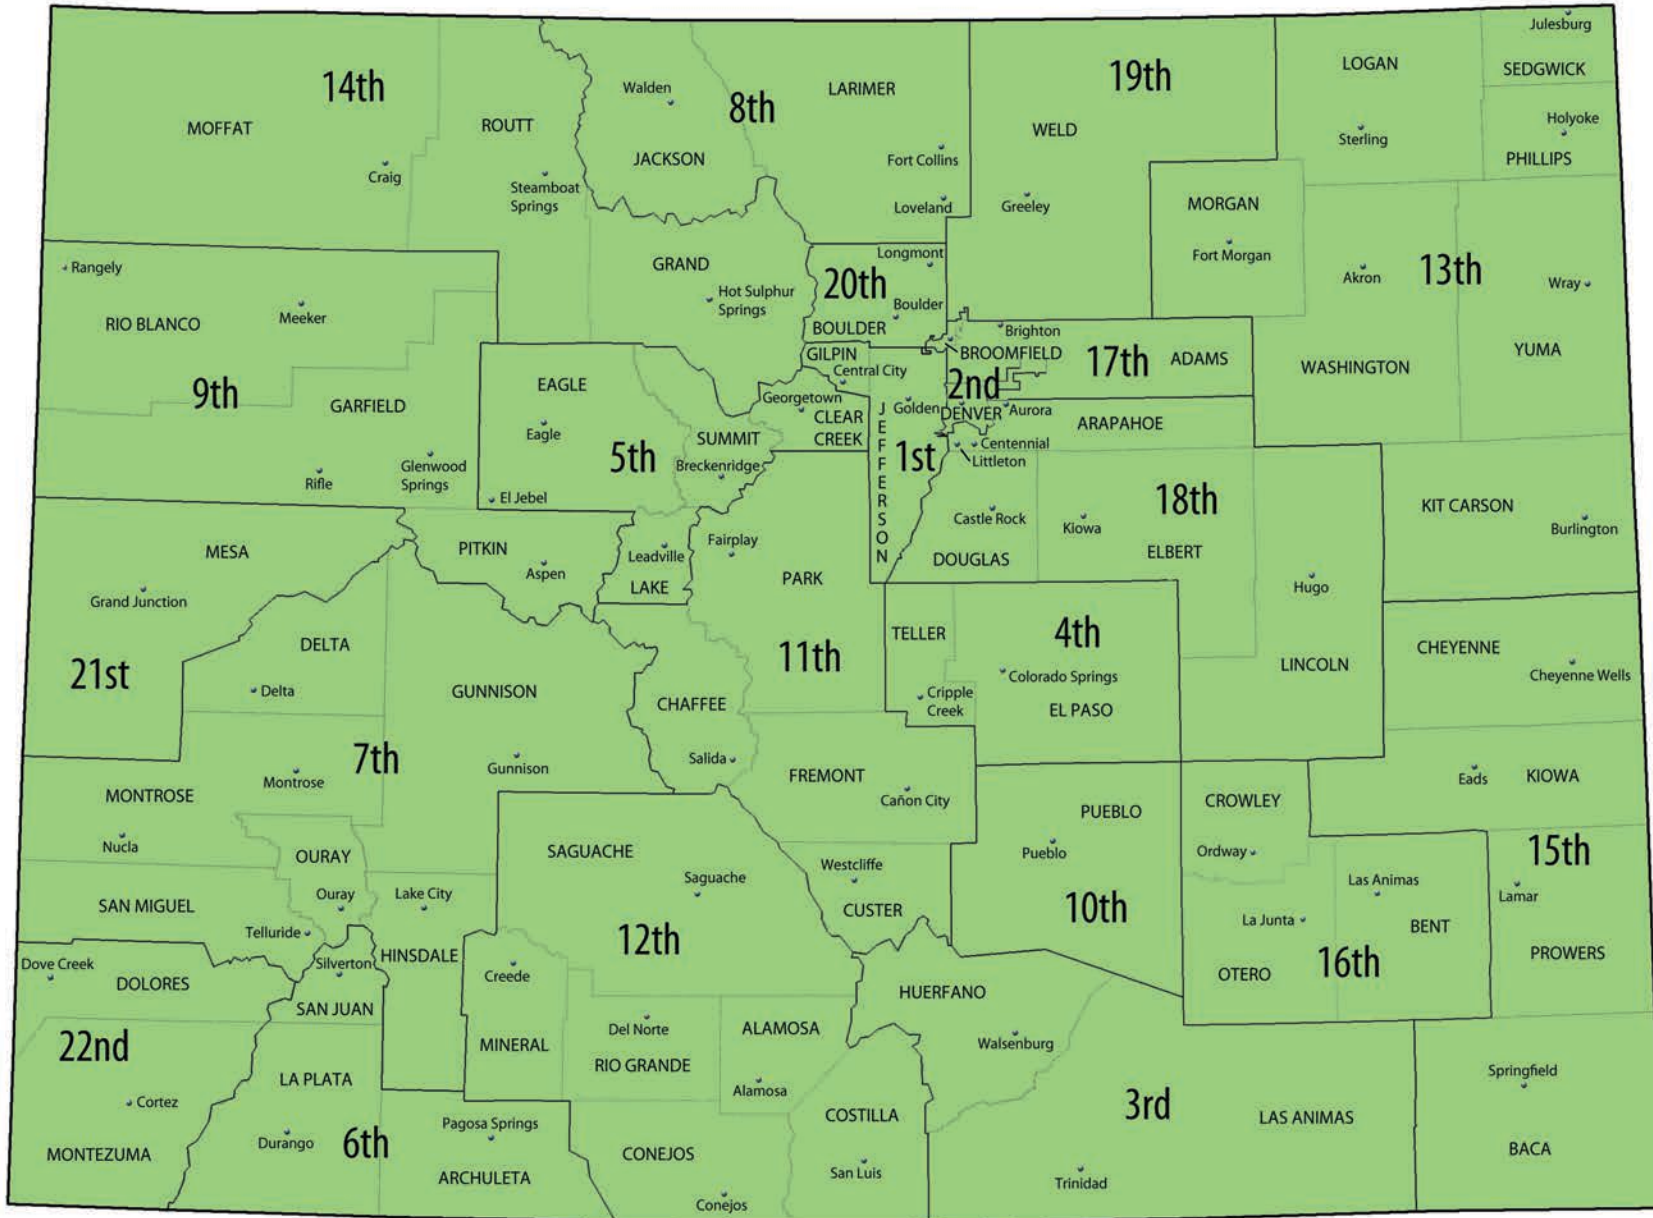

COLORADO JUDICIAL DISTRICTS

➤ Completed – All 22 Judicial Districts

Month	Court Locations	District
October-12	Grand, Moffat, Routt, Boulder, Longmont	20,14
November-12	Adams, Broomfield	17
December-12	Larimer, Loveland, Jackson	8
January-13	Denver District, Denver Probate, Chaffee, Custer, Fremont, Park, Alamosa, Conejos, Costilla, Mineral, Rio Grande, Saguache	2,11,12
February-13	Huerfano, Las Animas, Baca, Cheyenne, Kiowa, Prowers, Bent, Crowley, Otero	3,15,16
March-13	Jefferson, Gilpin, Weld, Kit Carson, Logan, Morgan, Phillips, Sedgwick, Washington, Yuma	1,13,19
April-13	Delta, Gunnison, Hinsdale, Montrose, Ouray, San Miguel, Nucla, Pueblo	7, 10
May-13	Clear Creek, Eagle, Lake, Summit, Basalt, Archuleta, La Plata, San Juan, Garfield, Pitkin, Rio Blanco, Rifle, Rangely, Dolores, Montezuma	5, 6, 9 22
June-13	El Paso, Teller, Arapahoe, Douglas, Elbert, Lincoln, Mesa, Court of Appeals	4, 18, 21
Total Court Locations: 72		
Total Court Locations Remaining: 0		