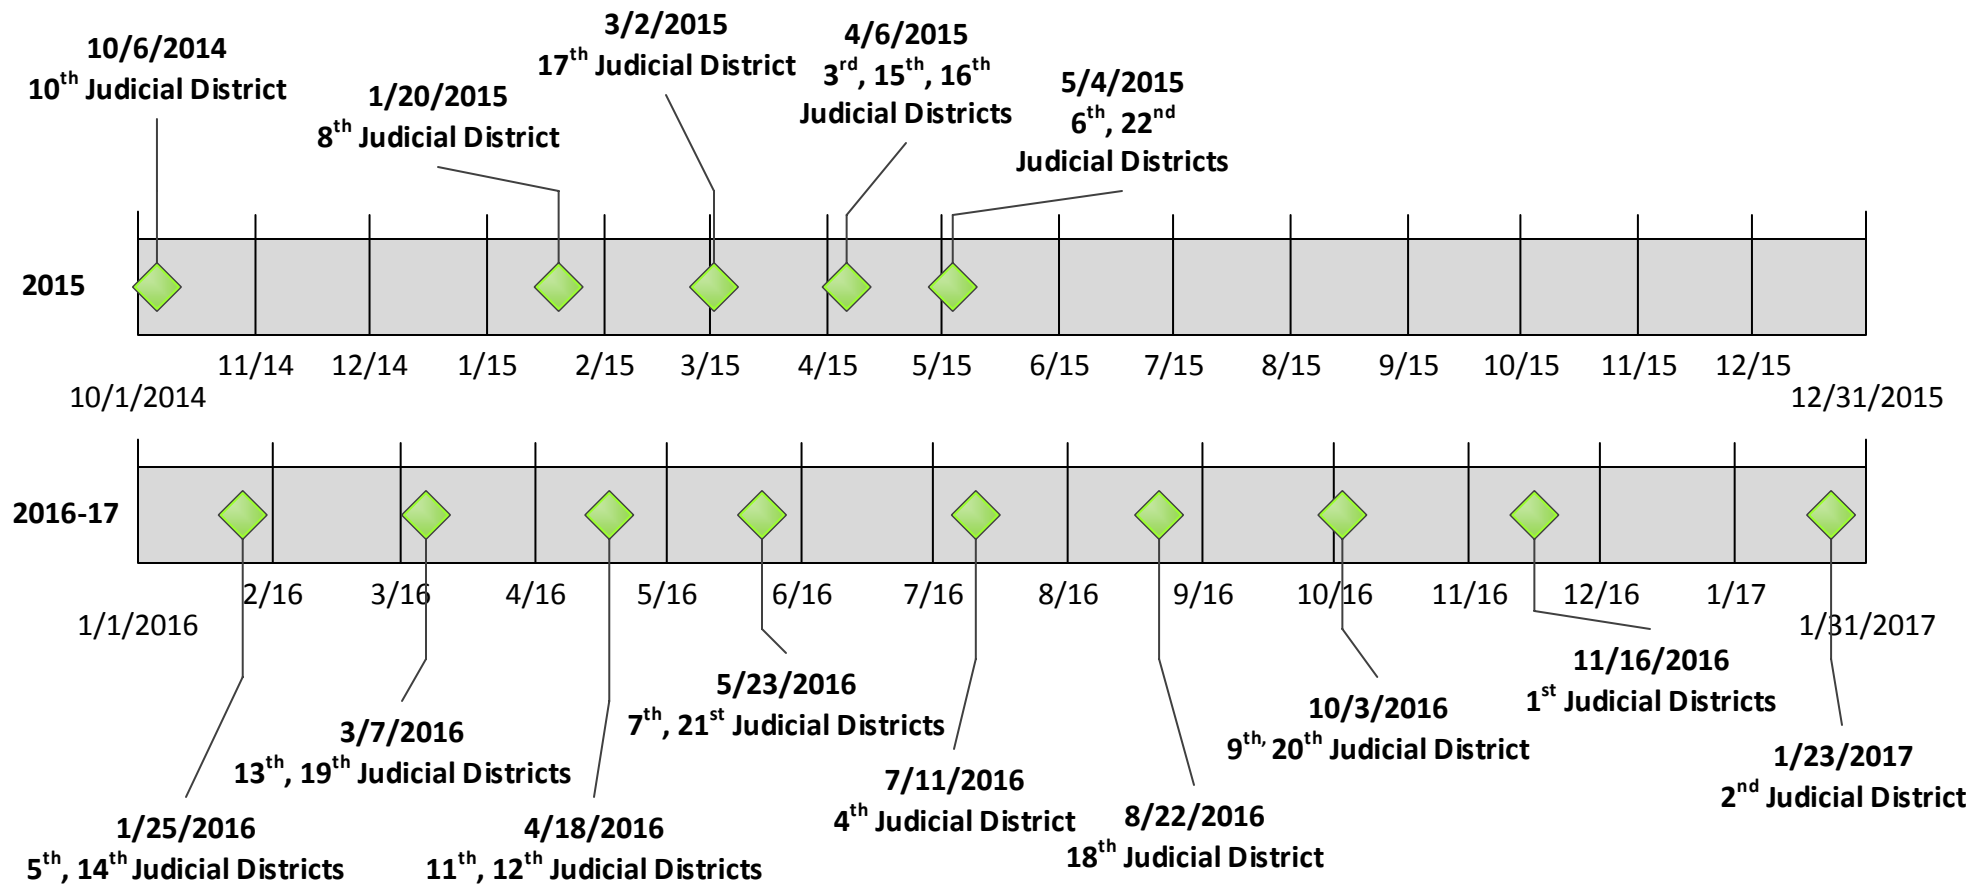

Criminal E-filing Tentative Implementation Schedule

Please note that both locations and dates are subject to change. At each milestone, we will evaluate the progress and determine if changes need to be made to the schedule.

Milestone legend

- Current live criminal e-filing district
- Future criminal e-filing district

To learn which counties are part of each Judicial District, please click [here](#) or view the map on the next page.