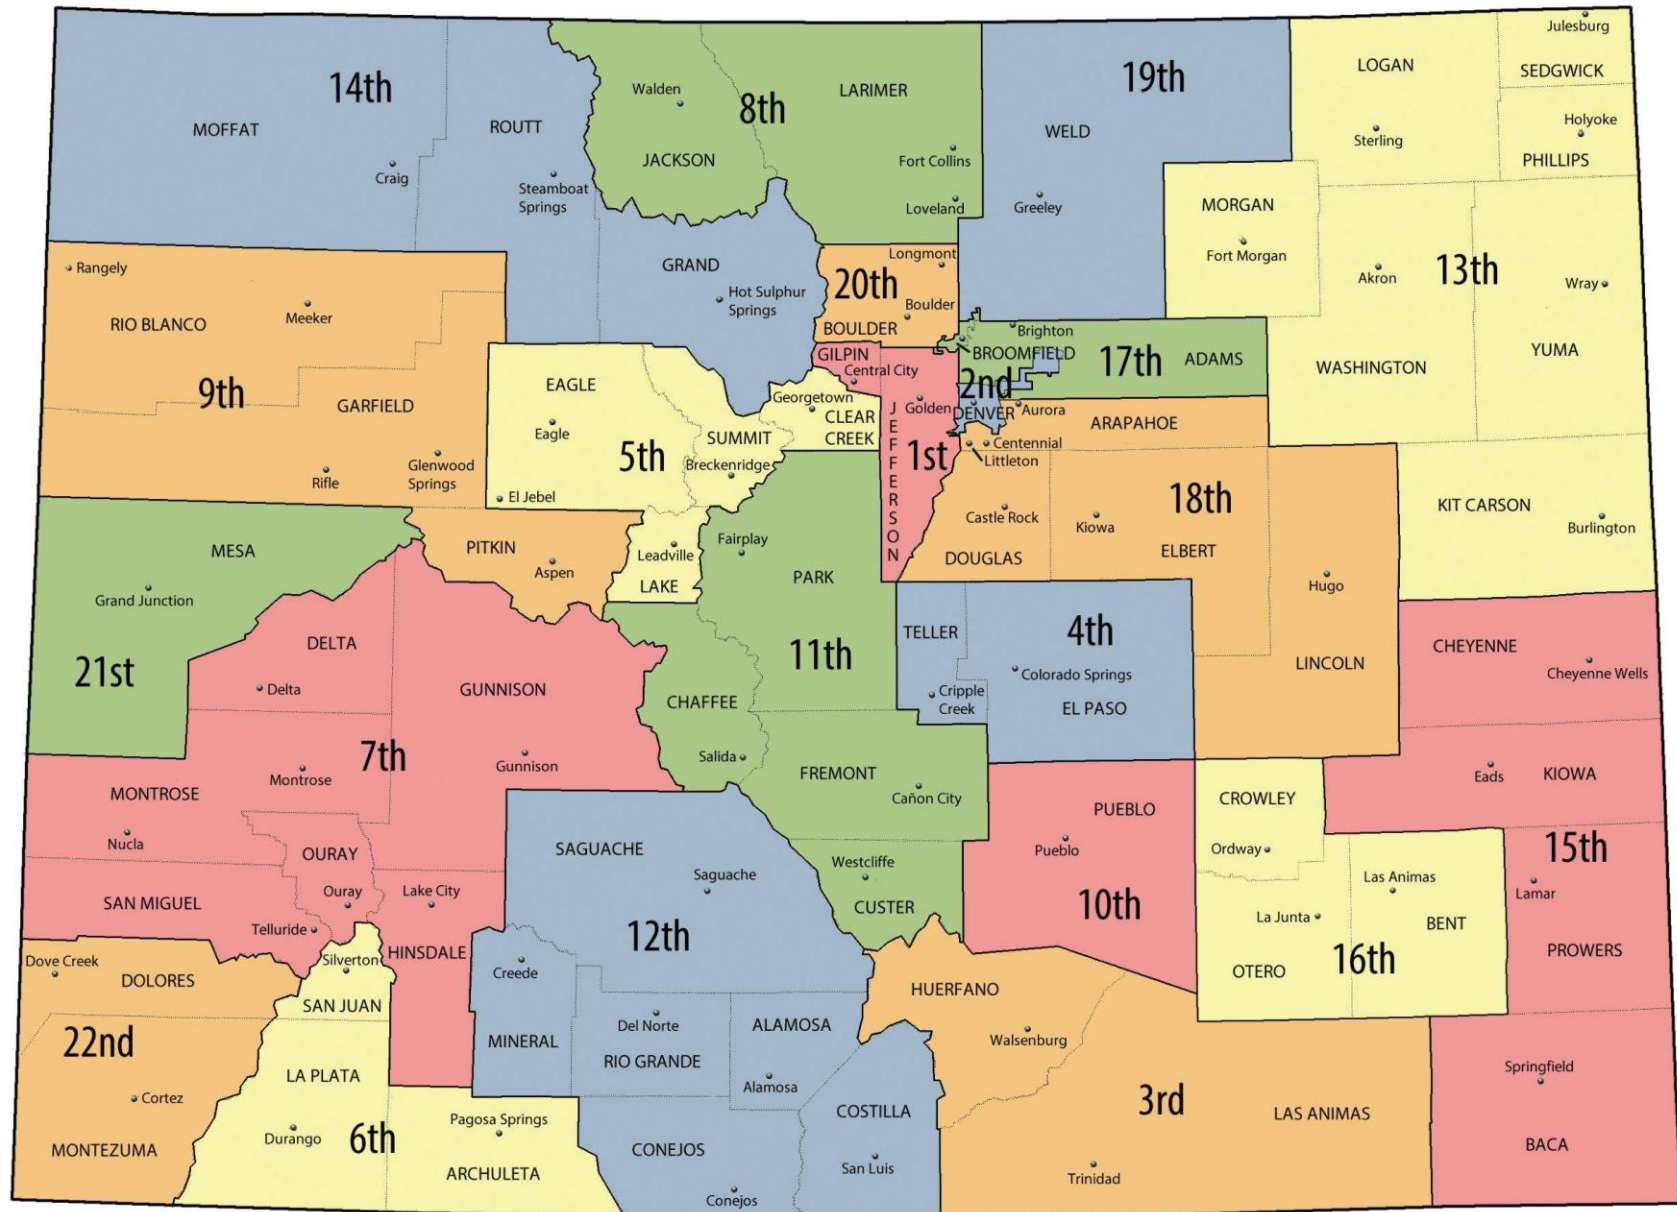

Criminal E-filing Tentative Implementation Schedule

Please note that both locations and dates are subject to change. At each milestone, we will evaluate the progress and determine if changes need to be made to the schedule.

Milestone legend

- Current live criminal e-filing district
- Future criminal e-filing district

To learn which counties are part of each Judicial District, please click [here](#) or view the map on the next page.

COLORADO JUDICIAL DISTRICTS

To view an interactive map, please click [here](#).