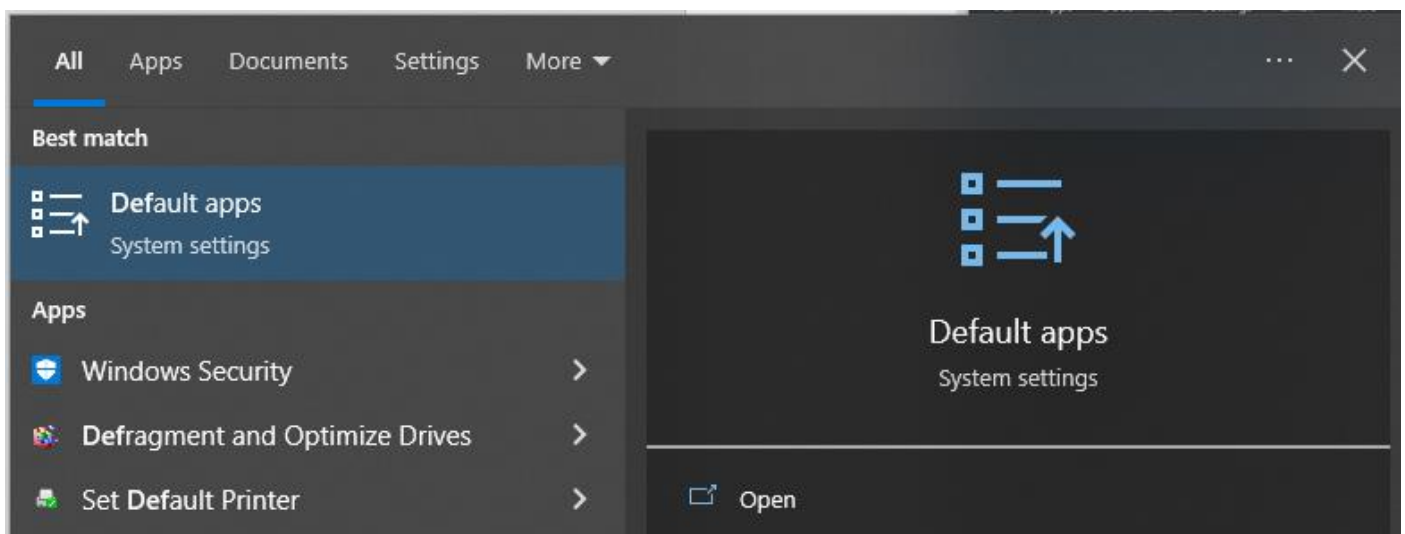

SETTING YOUR DEFAULT BROWSER

To set your default browser to Chrome in Windows type default into your search bar on the bottom left of your screen.

As you type, the search results will appear.

Select Default apps. The Default apps screen will appear.