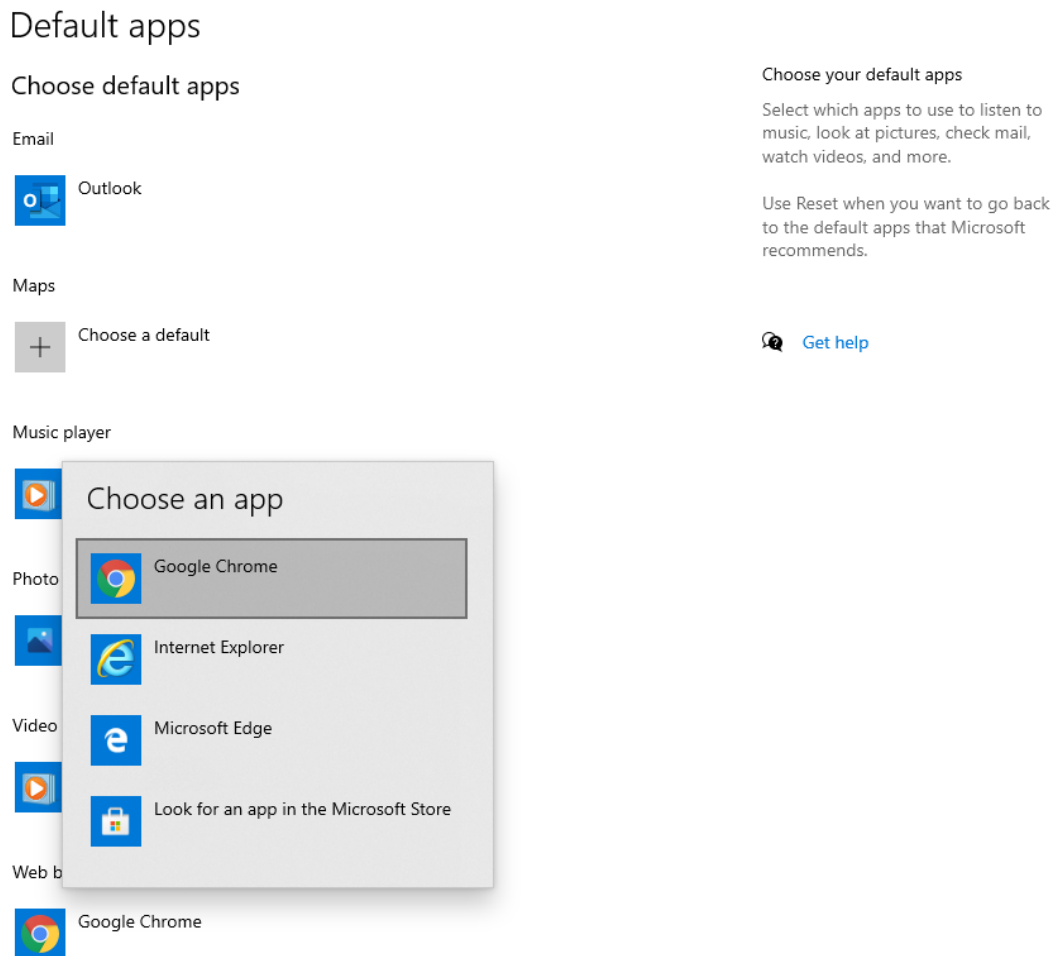

SETTING YOUR DEFAULT BROWSER

To set your default browser to Chrome in Windows type default into your search bar on the bottom left of your screen.

As you type, the search results will appear.

Select Default apps. The Default apps screen will appear.

Click the icon for your default web browser. A selection screen will appear that will allow you to select Chrome.

Exit the Default apps screen.