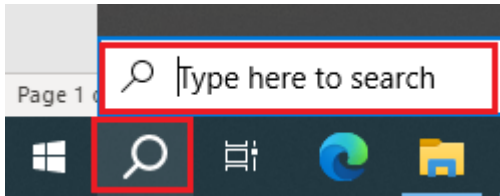

SETTING YOUR DEFAULT BROWSER

To set your default browser to Chrome in Windows type default into your search bar on the bottom left of your screen.

As you type, the search results will appear.

Select Default apps. The Default apps screen will appear.